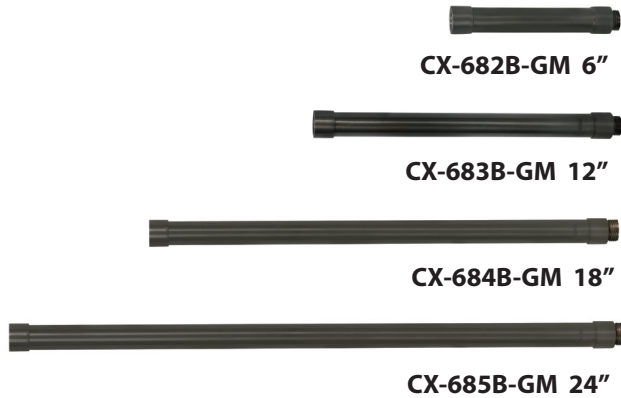

CX-705B-GM

PRODUCT # : CL-744-BT-GM

•Path Lights

•Cast Brass

Mounting Risers

- CX-682B-GM 6" Brass Riser, ½ NPT Male/Female, **Gun Metal**
- CX-683B-GM 12" Brass Riser, ½ NPT Male/Female, **Gun Metal**
- CX-684B-GM 18" Brass Riser, ½ NPT Male/Female, **Gun Metal**
- CX-685B-GM 24" Brass Riser, ½ NPT Male/Female, **Gun Metal**

Cable Connectors

- CX-854 Direct Burial Silicone Filled Wire Nut, **Tan**
- CX-858 Speedy Cable Connector, Supply Cable up to 10-2, **Black**
- CX-839 Universal cable connector, Supply cable up to 8-2, one/Pack **Black**