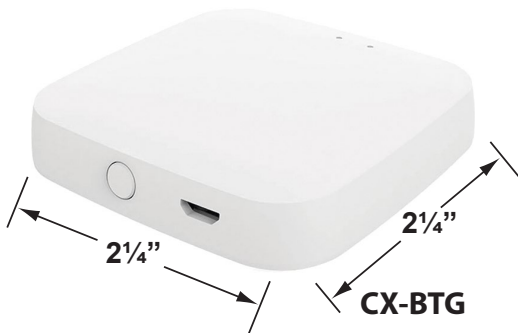

SPECIFICATION SHEET

PRODUCT # : CL-744-BT-GM

•Path Lights

•Cast Brass

Fixture Specifications:

<p>Housing: Corrosion Resistant Cast Brass</p> <p>Stem: 24" solid brass pipe with 1/2" NPT on bottom. <i>Stem is also available in 18".</i></p> <p>Finish: GM- Gun Metal Natural Toning process, color may vary. Also available in AB- Antique Bronze</p> <p>Lens: Clear, Flat Tempered Glass Lens <i>15° & 60° reflectors included (see page 2)</i></p> <p>Light Source: Replacable 1-6W RGB LED module. Lumen output is between 15LM - 450LM. Standard 38° beam spread, with 15° & 60° options also included.</p> <p>LED Features: CCT Options: Presets: 2700K, 3000K, 4000K, 5000K RGB : Unlimited color wheel options & quick presets. Dimming: Every color choice Scenes: Customizable scenes with up to 8 colors. Compatibility: Amazon's Alexa and Google Home Music: The lights will follow music collected by a phone microphone.</p>	<p>Knuckle: Swivel cast brass knuckle with thumb screw and 1/2" NPT threaded male hub on bottom.</p> <p>Gasket: Silicone double gasketed for water-tight sealing</p> <p>Wiring: Fixture is prewired with a 10ft 18-2 SPT-2W direct burial cord. Wire connector sold separately. Universal connector (CX-839), and silicone filled wire nut (CX-854) are available from Corona Lighting.</p> <p>Mounting Spike: Standard injection molded 8 1/2" large spike with 1/2" NPT threaded female hub on bottom.</p> <p>Electrical Notes: A remote 12V transformer is required. Options are available from Corona Lighting. Voltage range for LED module is 10V-15V. Proper grease/lubricant is suggested on threaded parts during installation process.</p> <p>Warranty: Lifetime limited warranty on fixture housing. Ten (10) years warranty on LED module.</p>
--	--

SMART ACCESSORIES

- CX-BTE Bluetooth Range Extender
- CX-BTG Wireless Bluetooth Mesh Gateway

JOB INFORMATION

TYPE: _____ DATE: _____

JOB NAME & ADDRESS: _____

PRODUCT #: _____

TOTAL QUANTITY: _____

LAMP TYPE & WATTAGE: _____