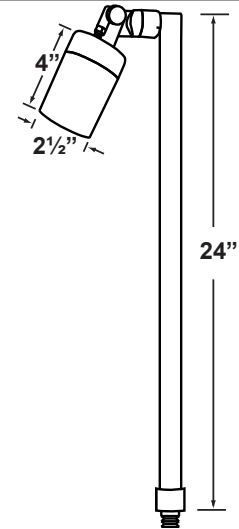

SPECIFICATION SHEET

PRODUCT # : CL-744-BT-GM

•Path Lights

•Cast Brass

Fixture Specifications:

<p>Housing: Corrosion Resistant Cast Brass</p> <p>Stem: 24" solid brass pipe with 1/2" NPT on bottom. <i>Stem is also available in 18".</i></p> <p>Finish: GM- Gun Metal Natural Toning process, color may vary. Also available in AB- Antique Bronze</p> <p>Lens: Clear, Flat Tempered Glass Lens <i>15° & 60° reflectors included (see page 2)</i></p> <p>Light Source: Replacable 1-6W RGB LED module. Lumen output is between 15LM - 450LM. Standard 38° beam spread, with 15° & 60° options also included.</p> <p>LED Features: CCT Options: Presets: 2700K, 3000K, 4000K, 5000K RGB : Unlimited color wheel options & quick presets. Dimming: Every color choice Scenes: Customizable scenes with up to 8 colors. Compatibility: Amazon's Alexa and Google Home Music: The lights will follow music collected by a phone microphone.</p>	<p>Knuckle: Swivel cast brass knuckle with thumb screw and 1/2" NPT threaded male hub on bottom.</p> <p>Gasket: Silicone double gasketed for water-tight sealing</p> <p>Wiring: Fixture is prewired with a 10ft 18-2 SPT-2W direct burial cord. Wire connector sold separately. Universal connector (CX-839), and silicone filled wire nut (CX-854) are available from Corona Lighting.</p> <p>Mounting Spike: Standard injection molded 8 1/2" large spike with 1/2" NPT threaded female hub on bottom.</p> <p>Electrical Notes: A remote 12V transformer is required. Options are available from Corona Lighting. Voltage range for LED module is 10V-15V. Proper grease/lubricant is suggested on threaded parts during installation process.</p> <p>Warranty: Lifetime limited warranty on fixture housing. Ten (10) years warranty on LED module.</p>
--	--