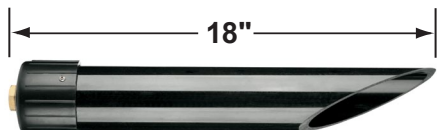

PRODUCT # : CL-744-BT-GM

•Path Lights

•Cast Brass

Mounting Pedestals

- CX-601-BK 1" PVC Mounting Pedestal, ½" NPT, **Black**
- CX-601-VG 1" PVC Mounting Pedestal, ½" NPT, **Verde Green**
- CX-603-BK 3" PVC Mounting Pedestal, ½" NPT Female Brass Hub on top, **Black**
- CX-603-VG 3" PVC Mounting Pedestal, ½" NPT Female Brass Hub on top, **Verde Green**

CX-603-BK